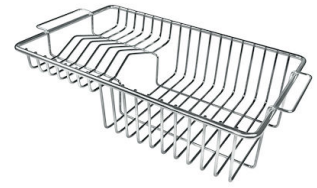

**Stainless steel plate rack**  
8100 303

**White basket**  
8612 100

**White bowl**  
8153 100

\* only in combination with the accessory  
8644 101

**Graters kit with ring-holder and food collection tray**

8159 101

\* only in combination with the accessory  
8644 101

**Stainless steel perforated tray**

8151 000

\* only in combination with the accessory  
8644 101

**Stainless steel plate rack**

8100 201