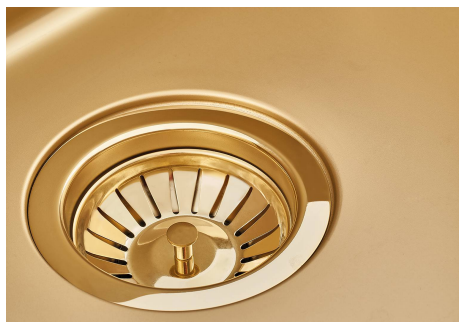

Cut out size
Dimensioni per foratura top

GALLERY