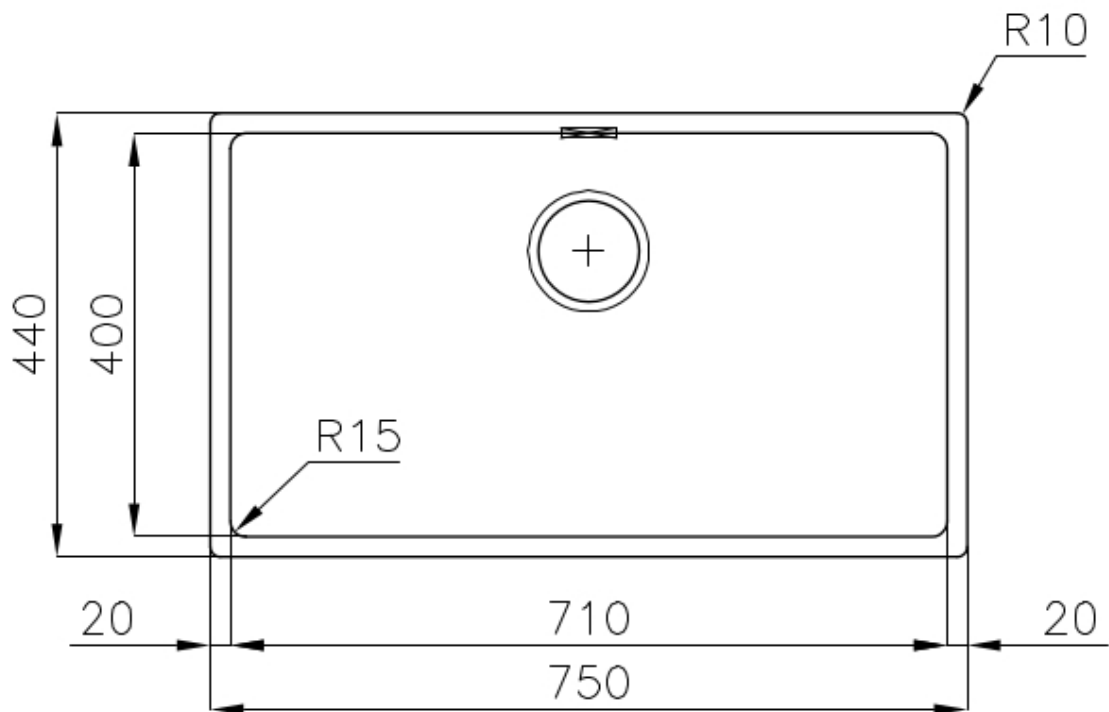

---

Bowl dimension 710x400mm

---

Number of bowls 1 bowl

---

Waste fitting 3,5" drain

---

## TECHNICAL DATA

Cut out size  
Dimensioni per foratura top