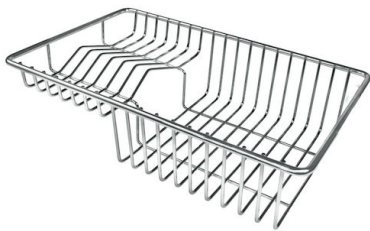

## OPTIONAL ACCESSORIES

**Cestello inox**  
8612 000

**Glass chopping board**  
8631 300

**HPDE Chopping board**  
8657 001

**HPDE Twin chopping board**  
8644 101

**Stainless steel colander**  
8154 000

**Stainless steel plate rack**  
8100 154

**Stainless steel plate rack**  
8100 303

**White basket**  
8612 100

**White bowl**  
8153 100

\* only in combination with the accessory  
8644 101

**Graters kit with ring-holder and food collection tray**